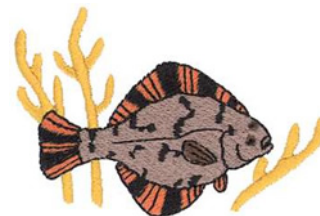

Name: Starry Flounder Machine Embroidery Design

SKU: DC01-WL1144

Brand: Dakota Collectibles

Unique Colors: 13 (5 color Stops)

Unique Colors

	Color Name (Color Code)	Manufacturer - Type
	Super White (1001) [No Color Selected]	madeira - rayon
	Dusty Lilac (1263) [No Color Selected]	madeira - rayon
	Crocus (286)	Exquisite - Polyester 1000m

Complete Color Sequence

#		Color Name (Color Code)	Manufacturer - Type
1		Super White (1001) [No Color Selected]	madeira - rayon
2		Super White (1001) [No Color Selected]	madeira - rayon
3		Crocus (286)	Exquisite - Polyester 1000m