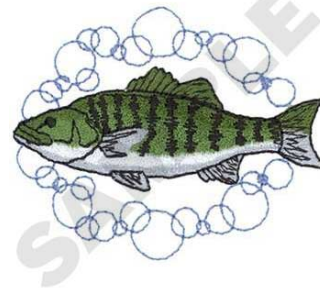

Name: Striped Bass Machine Embroidery Design

SKU: DC01-WL1138

Brand: Dakota Collectibles

Unique Colors: 13 (6 color Stops)

Unique Colors

	Color Name (Color Code)	Manufacturer - Type
	Super White (1001) [No Color Selected]	madeira - rayon
	Dusty Lilac (1263) [No Color Selected]	madeira - rayon
	Crocus (286)	Exquisite - Polyester 1000m