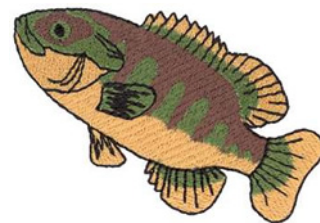

Name: Sunfish Machine Embroidery Design

SKU: DC01-WL1137

Brand: Dakota Collectibles

Unique Colors: 13 (4 color Stops)

Unique Colors

	Color Name (Color Code)	Manufacturer - Type
	Super White (1001) [No Color Selected]	madeira - rayon
	Dusty Lilac (1263) [No Color Selected]	madeira - rayon
	Crocus (286)	Exquisite - Polyester 1000m

Complete Color Sequence

#		Color Name (Color Code)	Manufacturer - Type
1		Super White (1001) [No Color Selected]	madeira - rayon
2		Super White (1001) [No Color Selected]	madeira - rayon
3		Crocus (286)	Exquisite - Polyester 1000m