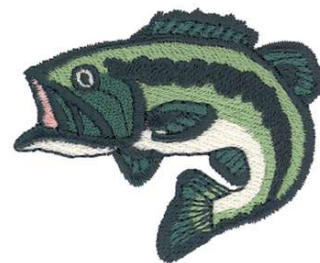

Name: Bass Machine Embroidery Design

SKU: DC01-WL1114

Brand: Dakota Collectibles

Unique Colors: 13 (5 color Stops)

Unique Colors

	Color Name (Color Code)	Manufacturer - Type
	Super White (1001) [No Color Selected]	madeira - rayon
	Dusty Lilac (1263) [No Color Selected]	madeira - rayon
	Crocus (286)	Exquisite - Polyester 1000m

Complete Color Sequence

#		Color Name (Color Code)	Manufacturer - Type
1		Super White (1001) [No Color Selected]	madeira - rayon
2		Super White (1001) [No Color Selected]	madeira - rayon
3		Crocus (286)	Exquisite - Polyester 1000m