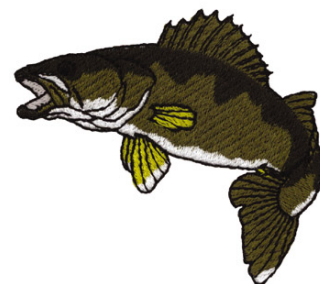

Name: Walleye Machine Embroidery Design

SKU: DC01-WL1113

Brand: Dakota Collectibles

Unique Colors: 13 (6 color Stops)

Unique Colors

	Color Name (Color Code)	Manufacturer - Type
	Super White (1001) [No Color Selected]	madeira - rayon
	Dusty Lilac (1263) [No Color Selected]	madeira - rayon
	Crocus (286)	Exquisite - Polyester 1000m