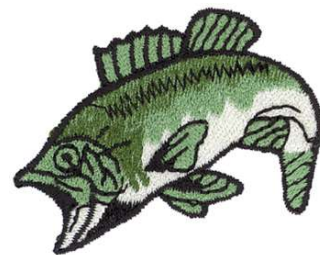

Name: Bass Machine Embroidery Design

SKU: DC01-WL1106

Brand: Dakota Collectibles

Unique Colors: 13 (4 color Stops)

Unique Colors

	Color Name (Color Code)	Manufacturer - Type
	Super White (1001) [No Color Selected]	madeira - rayon
	Dusty Lilac (1263) [No Color Selected]	madeira - rayon
	Crocus (286)	Exquisite - Polyester 1000m

Complete Color Sequence

#		Color Name (Color Code)	Manufacturer - Type
1		Super White (1001) [No Color Selected]	madeira - rayon
2		Super White (1001) [No Color Selected]	madeira - rayon
3		Crocus (286)	Exquisite - Polyester 1000m