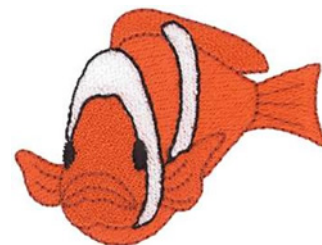

Name: Clown Fish Machine Embroidery Design

SKU: DC01-WL1006

Brand: Dakota Collectibles

Unique Colors: 13 (4 color Stops)

Unique Colors

	Color Name (Color Code)	Manufacturer - Type
	Super White (1001) [No Color Selected]	madeira - rayon
	Dusty Lilac (1263) [No Color Selected]	madeira - rayon
	Crocus (286)	Exquisite - Polyester 1000m