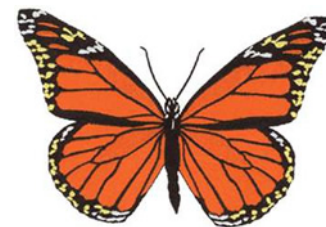

Name: Monarch Butterfly Machine Embroidery Design

SKU: DC01-WL0931

Brand: Dakota Collectibles

Unique Colors: 13 (5 color Stops)

Unique Colors

	Color Name (Color Code)	Manufacturer - Type
	Super White (1001) [No Color Selected]	madeira - rayon
	Dusty Lilac (1263) [No Color Selected]	madeira - rayon
	Crocus (286)	Exquisite - Polyester 1000m