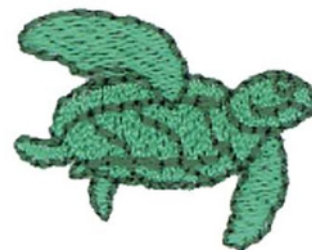

Name: 1" Sea Turtle Machine Embroidery Design

SKU: DC01-WL0926

Brand: Dakota Collectibles

Unique Colors: 13 (2 color Stops)

Unique Colors

	Color Name (Color Code)	Manufacturer - Type
	Super White (1001) [No Color Selected]	madeira - rayon
	Dusty Lilac (1263) [No Color Selected]	madeira - rayon
	Crocus (286)	Exquisite - Polyester 1000m

Complete Color Sequence

#		Color Name (Color Code)	Manufacturer - Type
1		Super White (1001) [No Color Selected]	madeira - rayon
2		Super White (1001) [No Color Selected]	madeira - rayon
3		Crocus (286)	Exquisite - Polyester 1000m