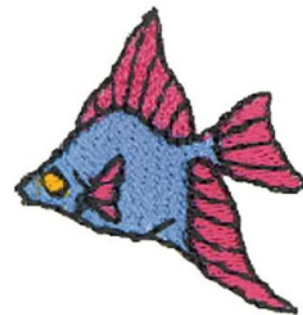

Name: Angelfish Machine Embroidery Design

SKU: DC01-WL0916

Brand: Dakota Collectibles

Unique Colors: 13 (4 color Stops)

Unique Colors

	Color Name (Color Code)	Manufacturer - Type
	Super White (1001) [No Color Selected]	madeira - rayon
	Dusty Lilac (1263) [No Color Selected]	madeira - rayon
	Crocus (286)	Exquisite - Polyester 1000m