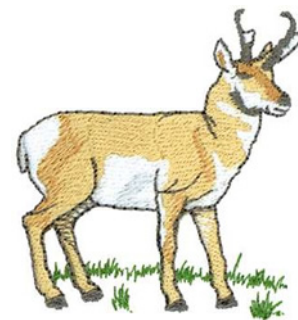

Name: Antelope Machine Embroidery Design

SKU: DC01-WL0886

Brand: Dakota Collectibles

Unique Colors: 13 (6 color Stops)

Unique Colors

	Color Name (Color Code)	Manufacturer - Type
	Super White (1001) [No Color Selected]	madeira - rayon
	Dusty Lilac (1263) [No Color Selected]	madeira - rayon
	Crocus (286)	Exquisite - Polyester 1000m