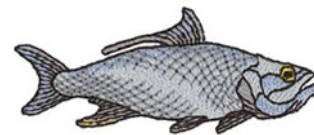

Name: Tarpon Machine Embroidery Design

SKU: DC01-WL0877

Brand: Dakota Collectibles

Unique Colors: 13 (6 color Stops)

Unique Colors

	Color Name (Color Code)	Manufacturer - Type
	Super White (1001) [No Color Selected]	madeira - rayon
	Dusty Lilac (1263) [No Color Selected]	madeira - rayon
	Crocus (286)	Exquisite - Polyester 1000m