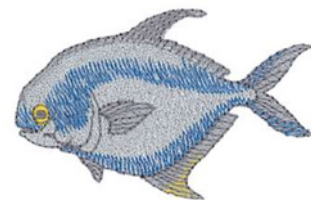

Name: Permit Machine Embroidery Design

SKU: DC01-WL0871

Brand: Dakota Collectibles

Unique Colors: 13 (5 color Stops)

Unique Colors

| | Color Name (Color Code) | Manufacturer - Type |
|--|--|-----------------------------|
|  | Super White (1001) [No Color Selected] | madeira - rayon |
|  | Dusty Lilac (1263) [No Color Selected] | madeira - rayon |
|  | Crocus (286) | Exquisite - Polyester 1000m |