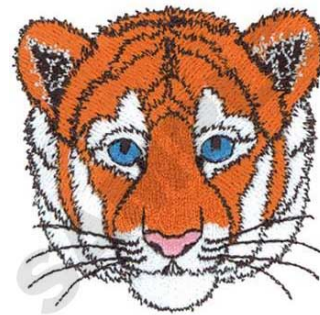

Name: Tiger Cub Head Machine Embroidery Design

SKU: DC01-WL0869

Brand: Dakota Collectibles

Unique Colors: 13 (6 color Stops)

Unique Colors

	Color Name (Color Code)	Manufacturer - Type
	Super White (1001) [No Color Selected]	madeira - rayon
	Dusty Lilac (1263) [No Color Selected]	madeira - rayon
	Crocus (286)	Exquisite - Polyester 1000m

Complete Color Sequence

#		Color Name (Color Code)	Manufacturer - Type
1		Super White (1001) [No Color Selected]	madeira - rayon
2		Super White (1001) [No Color Selected]	madeira - rayon
3		Crocus (286)	Exquisite - Polyester 1000m