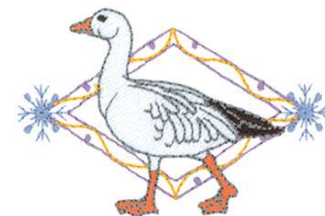

Name: Snow Goose Machine Embroidery Design

SKU: DC01-WL0815

Brand: Dakota Collectibles

Unique Colors: 13 (7 color Stops)

Unique Colors

	Color Name (Color Code)	Manufacturer - Type
	Super White (1001) [No Color Selected]	madeira - rayon
	Dusty Lilac (1263) [No Color Selected]	madeira - rayon
	Crocus (286)	Exquisite - Polyester 1000m