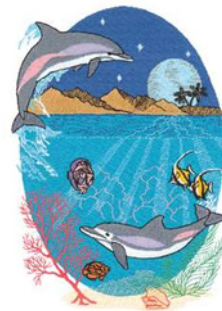

Name: Moonlight Swim Machine Embroidery Design

SKU: DC01-WL0773

Brand: Dakota Collectibles

Unique Colors: 13 (26 color Stops)

Unique Colors

	Color Name (Color Code)	Manufacturer - Type
	Super White (1001) [No Color Selected]	madeira - rayon
	Dusty Lilac (1263) [No Color Selected]	madeira - rayon
	Crocus (286)	Exquisite - Polyester 1000m