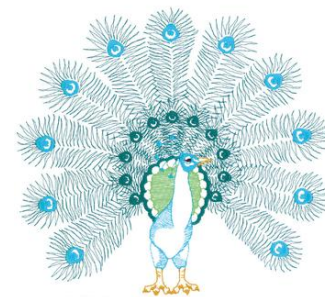

Name: Large Peacock Machine Embroidery Design

SKU: DC01-WL0768

Brand: Dakota Collectibles

Unique Colors: 13 (5 color Stops)

Unique Colors

	Color Name (Color Code)	Manufacturer - Type
	Super White (1001) [No Color Selected]	madeira - rayon
	Dusty Lilac (1263) [No Color Selected]	madeira - rayon
	Crocus (286)	Exquisite - Polyester 1000m

Complete Color Sequence

#		Color Name (Color Code)	Manufacturer - Type
1		Super White (1001) [No Color Selected]	madeira - rayon
2		Super White (1001) [No Color Selected]	madeira - rayon
3		Crocus (286)	Exquisite - Polyester 1000m