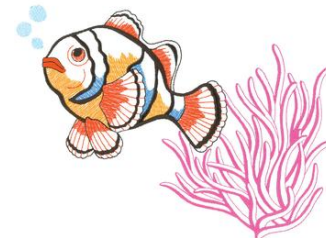

Name: Large Clown Fish Machine Embroidery Design

SKU: DC01-WL0766

Brand: Dakota Collectibles

Unique Colors: 13 (6 color Stops)

Unique Colors

	Color Name (Color Code)	Manufacturer - Type
	Super White (1001) [No Color Selected]	madeira - rayon
	Dusty Lilac (1263) [No Color Selected]	madeira - rayon
	Crocus (286)	Exquisite - Polyester 1000m