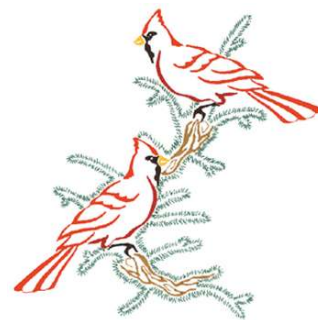

Name: Large Cardinals Machine Embroidery Design

SKU: DC01-WL0765

Brand: Dakota Collectibles

Unique Colors: 13 (6 color Stops)

Unique Colors

	Color Name (Color Code)	Manufacturer - Type
	Super White (1001) [No Color Selected]	madeira - rayon
	Dusty Lilac (1263) [No Color Selected]	madeira - rayon
	Crocus (286)	Exquisite - Polyester 1000m