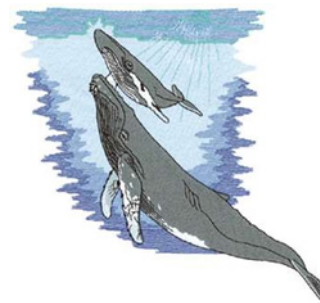

Name: Humpback With Calf Machine Embroidery Design

SKU: DC01-WL0759

Brand: Dakota Collectibles

Unique Colors: 13 (9 color Stops)

Unique Colors

	Color Name (Color Code)	Manufacturer - Type
	Super White (1001) [No Color Selected]	madeira - rayon
	Dusty Lilac (1263) [No Color Selected]	madeira - rayon
	Crocus (286)	Exquisite - Polyester 1000m