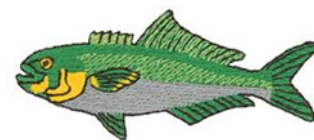

Name: Bluefish Machine Embroidery Design

SKU: DC01-WL0749

Brand: Dakota Collectibles

Unique Colors: 13 (5 color Stops)

Unique Colors

	Color Name (Color Code)	Manufacturer - Type
	Super White (1001) [No Color Selected]	madeira - rayon
	Dusty Lilac (1263) [No Color Selected]	madeira - rayon
	Crocus (286)	Exquisite - Polyester 1000m