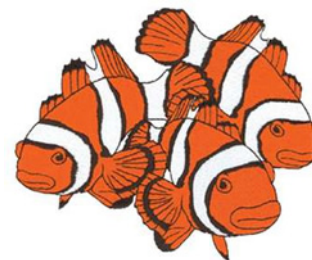

Name: Clown Fish Machine Embroidery Design

SKU: DC01-WL0740

Brand: Dakota Collectibles

Unique Colors: 13 (9 color Stops)

Unique Colors

	Color Name (Color Code)	Manufacturer - Type
	Super White (1001) [No Color Selected]	madeira - rayon
	Dusty Lilac (1263) [No Color Selected]	madeira - rayon
	Crocus (286)	Exquisite - Polyester 1000m