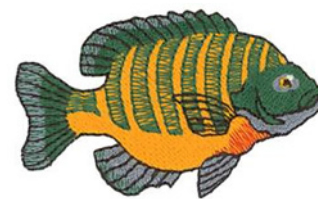

Name: Bluegill Machine Embroidery Design

SKU: DC01-WL0737

Brand: Dakota Collectibles

Unique Colors: 13 (7 color Stops)

Unique Colors

	Color Name (Color Code)	Manufacturer - Type
	Super White (1001) [No Color Selected]	madeira - rayon
	Dusty Lilac (1263) [No Color Selected]	madeira - rayon
	Crocus (286)	Exquisite - Polyester 1000m

Complete Color Sequence

#		Color Name (Color Code)	Manufacturer - Type
1		Super White (1001) [No Color Selected]	madeira - rayon
2		Super White (1001) [No Color Selected]	madeira - rayon
3		Crocus (286)	Exquisite - Polyester 1000m