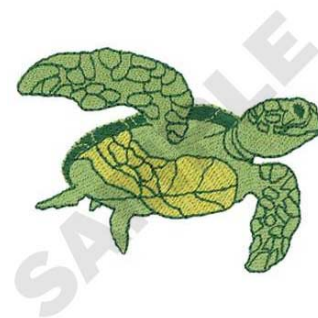

Name: Sea Turtle Machine Embroidery Design

SKU: DC01-WL0736

Brand: Dakota Collectibles

Unique Colors: 13 (5 color Stops)

Unique Colors

	Color Name (Color Code)	Manufacturer - Type
	Super White (1001) [No Color Selected]	madeira - rayon
	Dusty Lilac (1263) [No Color Selected]	madeira - rayon
	Crocus (286)	Exquisite - Polyester 1000m

Complete Color Sequence

#		Color Name (Color Code)	Manufacturer - Type
1		Super White (1001) [No Color Selected]	madeira - rayon
2		Super White (1001) [No Color Selected]	madeira - rayon
3		Crocus (286)	Exquisite - Polyester 1000m