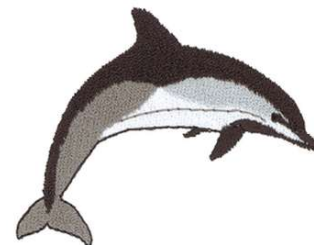

Name: Dolphin Machine Embroidery Design

SKU: DC01-WL0731

Brand: Dakota Collectibles

Unique Colors: 13 (4 color Stops)

Unique Colors

	Color Name (Color Code)	Manufacturer - Type
	Super White (1001) [No Color Selected]	madeira - rayon
	Dusty Lilac (1263) [No Color Selected]	madeira - rayon
	Crocus (286)	Exquisite - Polyester 1000m