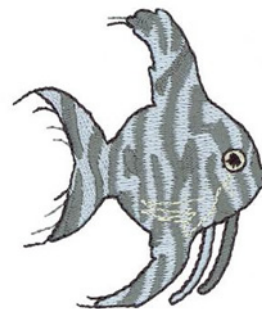

Name: Angelfish Machine Embroidery Design

SKU: DC01-WL0729

Brand: Dakota Collectibles

Unique Colors: 13 (4 color Stops)

Unique Colors

	Color Name (Color Code)	Manufacturer - Type
	Super White (1001) [No Color Selected]	madeira - rayon
	Dusty Lilac (1263) [No Color Selected]	madeira - rayon
	Crocus (286)	Exquisite - Polyester 1000m

Complete Color Sequence

#		Color Name (Color Code)	Manufacturer - Type
1		Super White (1001) [No Color Selected]	madeira - rayon
2		Super White (1001) [No Color Selected]	madeira - rayon
3		Crocus (286)	Exquisite - Polyester 1000m