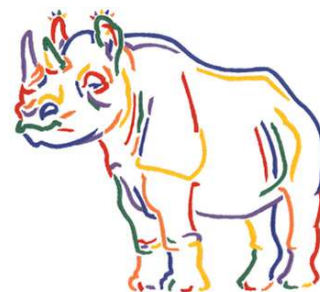

Name: Rhinoceros Outline Machine Embroidery Design

SKU: DC01-WL0642

Brand: Dakota Collectibles

Unique Colors: 13 (6 color Stops)

Unique Colors

	Color Name (Color Code)	Manufacturer - Type
	Super White (1001) [No Color Selected]	madeira - rayon
	Dusty Lilac (1263) [No Color Selected]	madeira - rayon
	Crocus (286)	Exquisite - Polyester 1000m