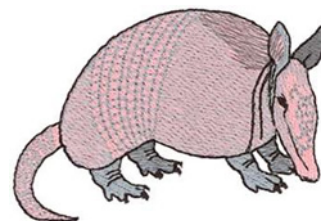

Name: Armadillo Machine Embroidery Design

SKU: DC01-WL0621

Brand: Dakota Collectibles

Unique Colors: 13 (5 color Stops)

Unique Colors

	Color Name (Color Code)	Manufacturer - Type
	Super White (1001) [No Color Selected]	madeira - rayon
	Dusty Lilac (1263) [No Color Selected]	madeira - rayon
	Crocus (286)	Exquisite - Polyester 1000m

Complete Color Sequence

#		Color Name (Color Code)	Manufacturer - Type
1		Super White (1001) [No Color Selected]	madeira - rayon
2		Super White (1001) [No Color Selected]	madeira - rayon
3		Crocus (286)	Exquisite - Polyester 1000m