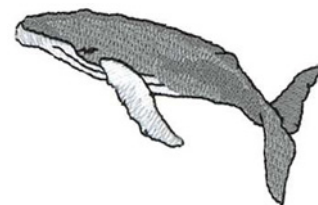

Name: Humpback Whale Machine Embroidery Design

SKU: DC01-WL0586

Brand: Dakota Collectibles

Unique Colors: 13 (4 color Stops)

Unique Colors

	Color Name (Color Code)	Manufacturer - Type
	Super White (1001) [No Color Selected]	madeira - rayon
	Dusty Lilac (1263) [No Color Selected]	madeira - rayon
	Crocus (286)	Exquisite - Polyester 1000m