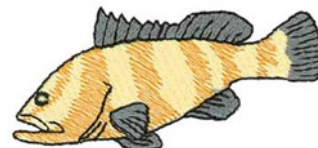

Name: Grouper Machine Embroidery Design

SKU: DC01-WL0578

Brand: Dakota Collectibles

Unique Colors: 13 (4 color Stops)

Unique Colors

	Color Name (Color Code)	Manufacturer - Type
	Super White (1001) [No Color Selected]	madeira - rayon
	Dusty Lilac (1263) [No Color Selected]	madeira - rayon
	Crocus (286)	Exquisite - Polyester 1000m