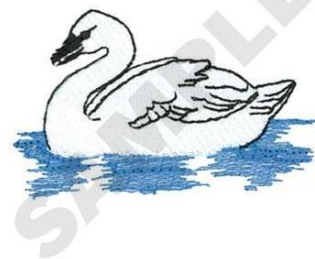

Name: Swan Machine Embroidery Design

SKU: DC01-WL0575

Brand: Dakota Collectibles

Unique Colors: 13 (4 color Stops)

Unique Colors

| | Color Name (Color Code) | Manufacturer - Type |
|--|--|-----------------------------|
|  | Super White (1001) [No Color Selected] | madeira - rayon |
|  | Dusty Lilac (1263) [No Color Selected] | madeira - rayon |
|  | Crocus (286) | Exquisite - Polyester 1000m |