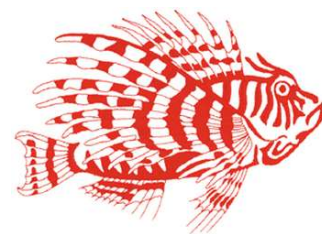

Name: Lion Fish Outline Machine Embroidery Design

SKU: DC01-WL0555

Brand: Dakota Collectibles

Unique Colors: 13 (1 color Stops)

Unique Colors

	Color Name (Color Code)	Manufacturer - Type
	Super White (1001) [No Color Selected]	madeira - rayon
	Dusty Lilac (1263) [No Color Selected]	madeira - rayon
	Crocus (286)	Exquisite - Polyester 1000m