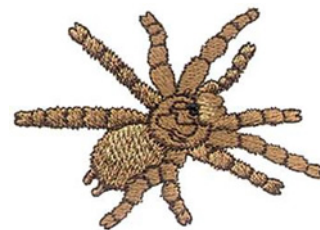

Name: Tarantula Machine Embroidery Design

SKU: DC01-WL0494

Brand: Dakota Collectibles

Unique Colors: 13 (4 color Stops)

Unique Colors

	Color Name (Color Code)	Manufacturer - Type
	Super White (1001) [No Color Selected]	madeira - rayon
	Dusty Lilac (1263) [No Color Selected]	madeira - rayon
	Crocus (286)	Exquisite - Polyester 1000m

Complete Color Sequence

#		Color Name (Color Code)	Manufacturer - Type
1		Super White (1001) [No Color Selected]	madeira - rayon
2		Super White (1001) [No Color Selected]	madeira - rayon
3		Crocus (286)	Exquisite - Polyester 1000m