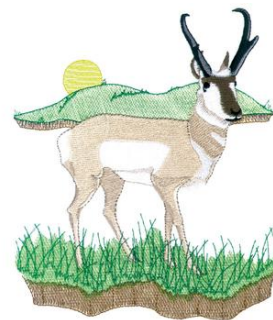

Name: Pronghorn Machine Embroidery Design

SKU: DC01-WL0453

Brand: Dakota Collectibles

Unique Colors: 13 (14 color Stops)

Unique Colors

	Color Name (Color Code)	Manufacturer - Type
	Super White (1001) [No Color Selected]	madeira - rayon
	Dusty Lilac (1263) [No Color Selected]	madeira - rayon
	Crocus (286)	Exquisite - Polyester 1000m