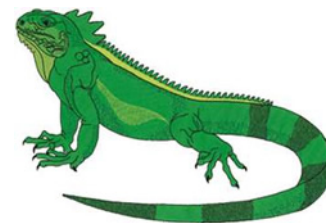

Name: Iguana Machine Embroidery Design

SKU: DC01-WL0421

Brand: Dakota Collectibles

Unique Colors: 13 (5 color Stops)

Unique Colors

	Color Name (Color Code)	Manufacturer - Type
	Super White (1001) [No Color Selected]	madeira - rayon
	Dusty Lilac (1263) [No Color Selected]	madeira - rayon
	Crocus (286)	Exquisite - Polyester 1000m

Complete Color Sequence

#		Color Name (Color Code)	Manufacturer - Type
1		Super White (1001) [No Color Selected]	madeira - rayon
2		Super White (1001) [No Color Selected]	madeira - rayon
3		Crocus (286)	Exquisite - Polyester 1000m