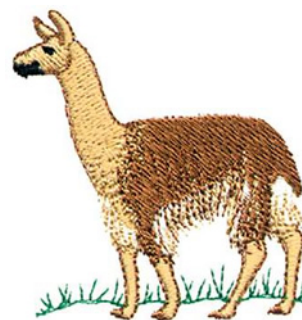

Name: Llama Machine Embroidery Design

SKU: DC01-WL0387

Brand: Dakota Collectibles

Unique Colors: 13 (7 color Stops)

Unique Colors

	Color Name (Color Code)	Manufacturer - Type
	Super White (1001) [No Color Selected]	madeira - rayon
	Dusty Lilac (1263) [No Color Selected]	madeira - rayon
	Crocus (286)	Exquisite - Polyester 1000m