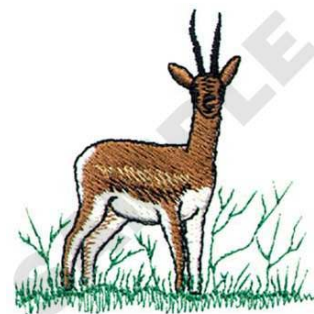

Name: Gazelle Machine Embroidery Design

SKU: DC01-WL0385

Brand: Dakota Collectibles

Unique Colors: 13 (5 color Stops)

Unique Colors

	Color Name (Color Code)	Manufacturer - Type
	Super White (1001) [No Color Selected]	madeira - rayon
	Dusty Lilac (1263) [No Color Selected]	madeira - rayon
	Crocus (286)	Exquisite - Polyester 1000m