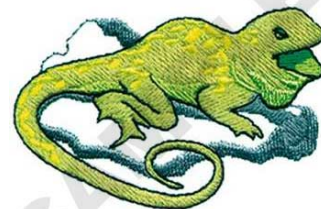

Name: Lizard Machine Embroidery Design

SKU: DC01-WL0379

Brand: Dakota Collectibles

Unique Colors: 13 (6 color Stops)

Unique Colors

	Color Name (Color Code)	Manufacturer - Type
	Super White (1001) [No Color Selected]	madeira - rayon
	Dusty Lilac (1263) [No Color Selected]	madeira - rayon
	Crocus (286)	Exquisite - Polyester 1000m