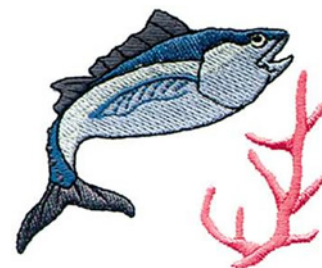

Name: Albacore Machine Embroidery Design

SKU: DC01-WL0359

Brand: Dakota Collectibles

Unique Colors: 13 (6 color Stops)

Unique Colors

	Color Name (Color Code)	Manufacturer - Type
	Super White (1001) [No Color Selected]	madeira - rayon
	Dusty Lilac (1263) [No Color Selected]	madeira - rayon
	Crocus (286)	Exquisite - Polyester 1000m