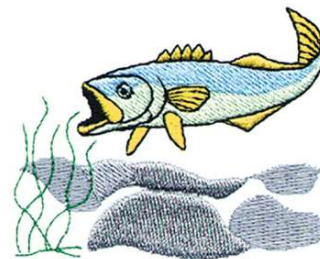

Name: Bluefish Machine Embroidery Design

SKU: DC01-WL0358

Brand: Dakota Collectibles

Unique Colors: 13 (6 color Stops)

Unique Colors

	Color Name (Color Code)	Manufacturer - Type
	Super White (1001) [No Color Selected]	madeira - rayon
	Dusty Lilac (1263) [No Color Selected]	madeira - rayon
	Crocus (286)	Exquisite - Polyester 1000m