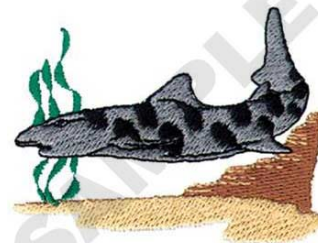

Name: Leopard Shark Machine Embroidery Design

SKU: DC01-WL0353

Brand: Dakota Collectibles

Unique Colors: 13 (5 color Stops)

Unique Colors

	Color Name (Color Code)	Manufacturer - Type
	Super White (1001) [No Color Selected]	madeira - rayon
	Dusty Lilac (1263) [No Color Selected]	madeira - rayon
	Crocus (286)	Exquisite - Polyester 1000m