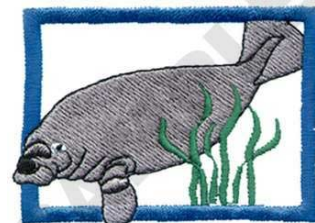

Name: Manatee Machine Embroidery Design

SKU: DC01-WL0315

Brand: Dakota Collectibles

Unique Colors: 13 (5 color Stops)

Unique Colors

| | Color Name (Color Code) | Manufacturer - Type |
|--|--|-----------------------------|
| | Super White (1001) [No Color Selected] | madeira - rayon |
| | Dusty Lilac (1263) [No Color Selected] | madeira - rayon |
| | Crocus (286) | Exquisite - Polyester 1000m |