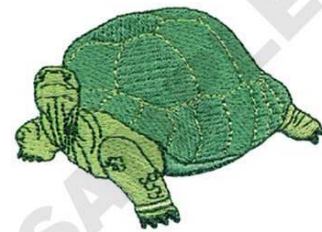

Name: Galapagos Turtle Machine Embroidery Design

SKU: DC01-WL0304

Brand: Dakota Collectibles

Unique Colors: 13 (3 color Stops)

Unique Colors

	Color Name (Color Code)	Manufacturer - Type
	Super White (1001) [No Color Selected]	madeira - rayon
	Dusty Lilac (1263) [No Color Selected]	madeira - rayon
	Crocus (286)	Exquisite - Polyester 1000m

Complete Color Sequence

#		Color Name (Color Code)	Manufacturer - Type
1		Super White (1001) [No Color Selected]	madeira - rayon
2		Super White (1001) [No Color Selected]	madeira - rayon
3		Crocus (286)	Exquisite - Polyester 1000m