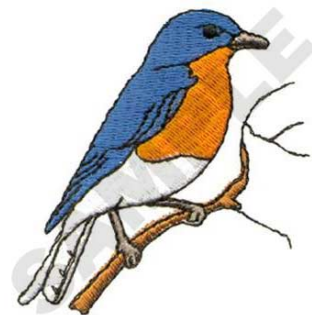

Name: Bluebird Machine Embroidery Design

SKU: DC01-WL0221

Brand: Dakota Collectibles

Unique Colors: 13 (6 color Stops)

Unique Colors

	Color Name (Color Code)	Manufacturer - Type
	Super White (1001) [No Color Selected]	madeira - rayon
	Dusty Lilac (1263) [No Color Selected]	madeira - rayon
	Crocus (286)	Exquisite - Polyester 1000m

Complete Color Sequence

#		Color Name (Color Code)	Manufacturer - Type
1		Super White (1001) [No Color Selected]	madeira - rayon
2		Super White (1001) [No Color Selected]	madeira - rayon
3		Crocus (286)	Exquisite - Polyester 1000m