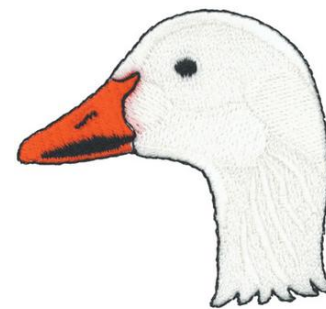

Name: Snow Goose Head Machine Embroidery Design

SKU: DC01-WL0210

Brand: Dakota Collectibles

Unique Colors: 13 (3 color Stops)

Unique Colors

	Color Name (Color Code)	Manufacturer - Type
	Super White (1001) [No Color Selected]	madeira - rayon
	Dusty Lilac (1263) [No Color Selected]	madeira - rayon
	Crocus (286)	Exquisite - Polyester 1000m

Complete Color Sequence

#		Color Name (Color Code)	Manufacturer - Type
1		Super White (1001) [No Color Selected]	madeira - rayon
2		Super White (1001) [No Color Selected]	madeira - rayon
3		Crocus (286)	Exquisite - Polyester 1000m