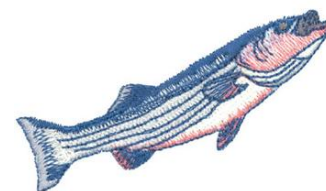

Name: Striped Bass Machine Embroidery Design

SKU: DC01-WL0165

Brand: Dakota Collectibles

Unique Colors: 13 (6 color Stops)

Unique Colors

	Color Name (Color Code)	Manufacturer - Type
	Super White (1001) [No Color Selected]	madeira - rayon
	Dusty Lilac (1263) [No Color Selected]	madeira - rayon
	Crocus (286)	Exquisite - Polyester 1000m

Complete Color Sequence

#		Color Name (Color Code)	Manufacturer - Type
1		Super White (1001) [No Color Selected]	madeira - rayon
2		Super White (1001) [No Color Selected]	madeira - rayon
3		Crocus (286)	Exquisite - Polyester 1000m