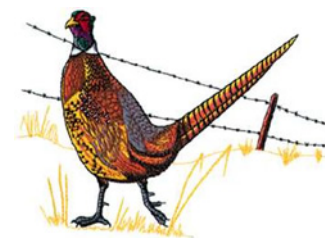

Name: Pheasant Machine Embroidery Design

SKU: DC01-WL0152

Brand: Dakota Collectibles

Unique Colors: 13 (10 color Stops)

Unique Colors

	Color Name (Color Code)	Manufacturer - Type
	Super White (1001) [No Color Selected]	madeira - rayon
	Dusty Lilac (1263) [No Color Selected]	madeira - rayon
	Crocus (286)	Exquisite - Polyester 1000m