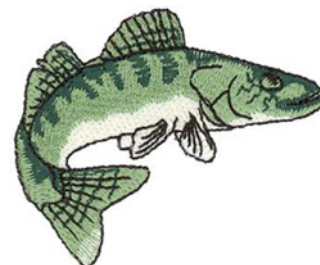

Name: Walleye Machine Embroidery Design

SKU: DC01-WL0130

Brand: Dakota Collectibles

Unique Colors: 13 (5 color Stops)

Unique Colors

	Color Name (Color Code)	Manufacturer - Type
	Super White (1001) [No Color Selected]	madeira - rayon
	Dusty Lilac (1263) [No Color Selected]	madeira - rayon
	Crocus (286)	Exquisite - Polyester 1000m