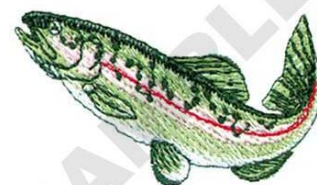

Name: Trout Machine Embroidery Design

SKU: DC01-WL0092

Brand: Dakota Collectibles

Unique Colors: 13 (5 color Stops)

Unique Colors

	Color Name (Color Code)	Manufacturer - Type
	Super White (1001) [No Color Selected]	madeira - rayon
	Dusty Lilac (1263) [No Color Selected]	madeira - rayon
	Crocus (286)	Exquisite - Polyester 1000m