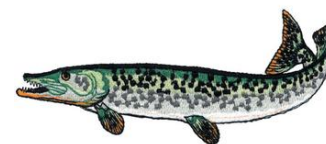

Name: Muskie Machine Embroidery Design

SKU: DC01-WL0055

Brand: Dakota Collectibles

Unique Colors: 13 (7 color Stops)

Unique Colors

	Color Name (Color Code)	Manufacturer - Type
	Super White (1001) [No Color Selected]	madeira - rayon
	Dusty Lilac (1263) [No Color Selected]	madeira - rayon
	Crocus (286)	Exquisite - Polyester 1000m